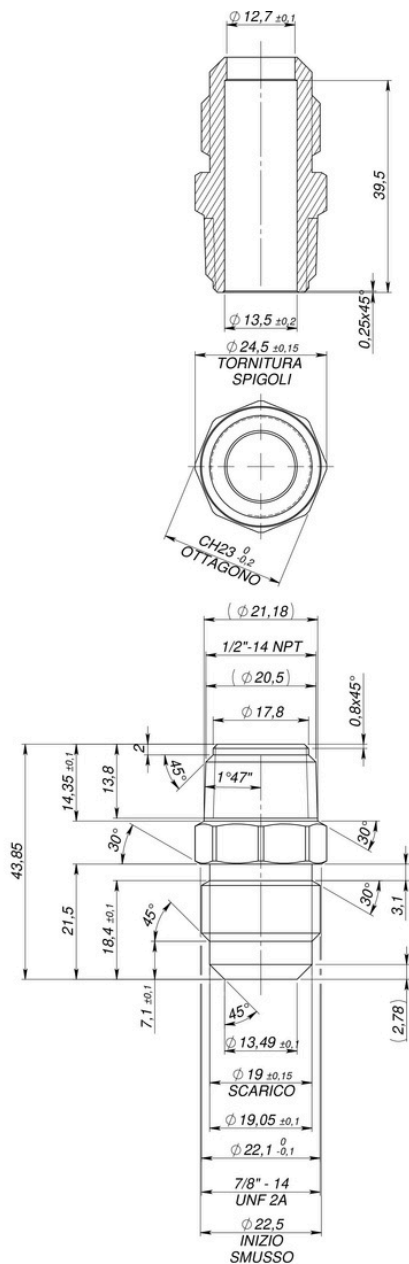

14103 SERIES - MNPTTOFLARE FITTING

MADE IN ITALY

SPECIFICATION

FREE CUTTING BRASS BODY

SIZES: 5/8" X 1/2"

CONNECTION: MALE FLARED X MALE NPT

COMPONENTS

| N° | DESCRIPTION | MATERIAL |
|----|-------------|----------|
| 1 | FITTING | CW614N |

DIMENSIONS

INCHES

CODE

SIZE

14103-580-005

1/2"