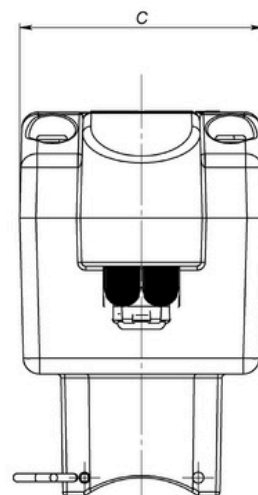

13212 SERIES - MERA IP54 24 VAC QM ON-OFF

MADE IN ITALY

SPECIFICATION

CONNECTION: QUICK MOUNTING
POWER SUPPLY: 24 VAC - 50/60 HZ 4..2 VA
CONTROL: ON-OFF
HOUSING: IP54
WORK ANGLE: 90° / 20 SECONDS

COMPONENTS

N°	DESCRIPTION	MATERIAL
1	ACTUATOR	VARIOUS

DIMENSIONS

INCHES

CODE	A	B	C
13212	6.30	3.74	2.36