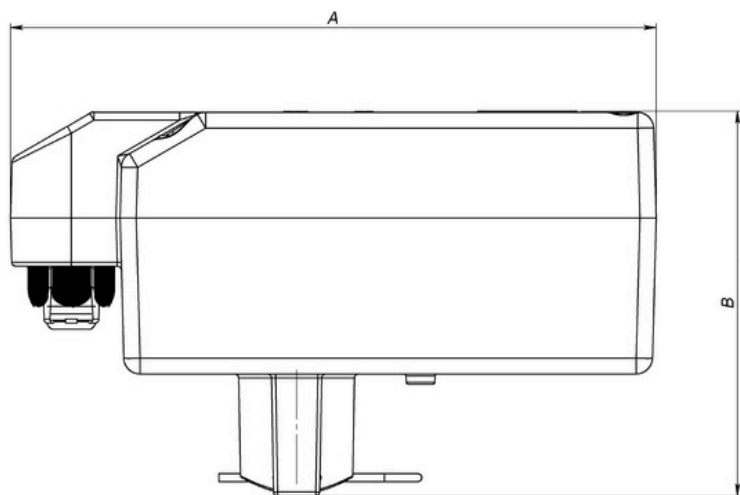

13212 SERIES - MERA IP54 24 VAC QM ON-OFF

MADE IN ITALY

SPECIFICATION

CONNECTION: QUICK MOUNTING
POWER SUPPLY: 24 VAC - 50/60 HZ 4..2 VA
CONTROL: ON-OFF
HOUSING: IP54
WORK ANGLE: 90° / 20 SECONDS

COMPONENTS

N°	DESCRIPTION	MATERIAL
1	ACTUATOR	VARIOUS

DIMENSIONS

INCHES

CODE	A	B	C
13212	6.30	3.74	2.36