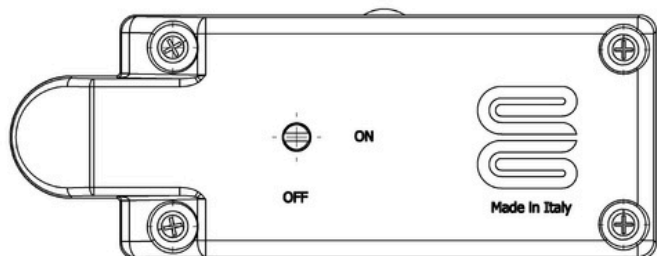

13212 SERIES - MERA IP54 24 VAC QM ON-OFF

MADE IN ITALY

SPECIFICATION

CONNECTION: QUICK MOUNTING
POWER SUPPLY: 24 VAC - 50/60 HZ 4..2 VA
CONTROL: ON-OFF
HOUSING: IP54
WORK ANGLE: 90° / 20 SECONDS

COMPONENTS

N°	DESCRIPTION	MATERIAL
1	ACTUATOR	VARIOUS

DIMENSIONS

INCHES

CODE	A	B	C
13212	6.30	3.74	2.36