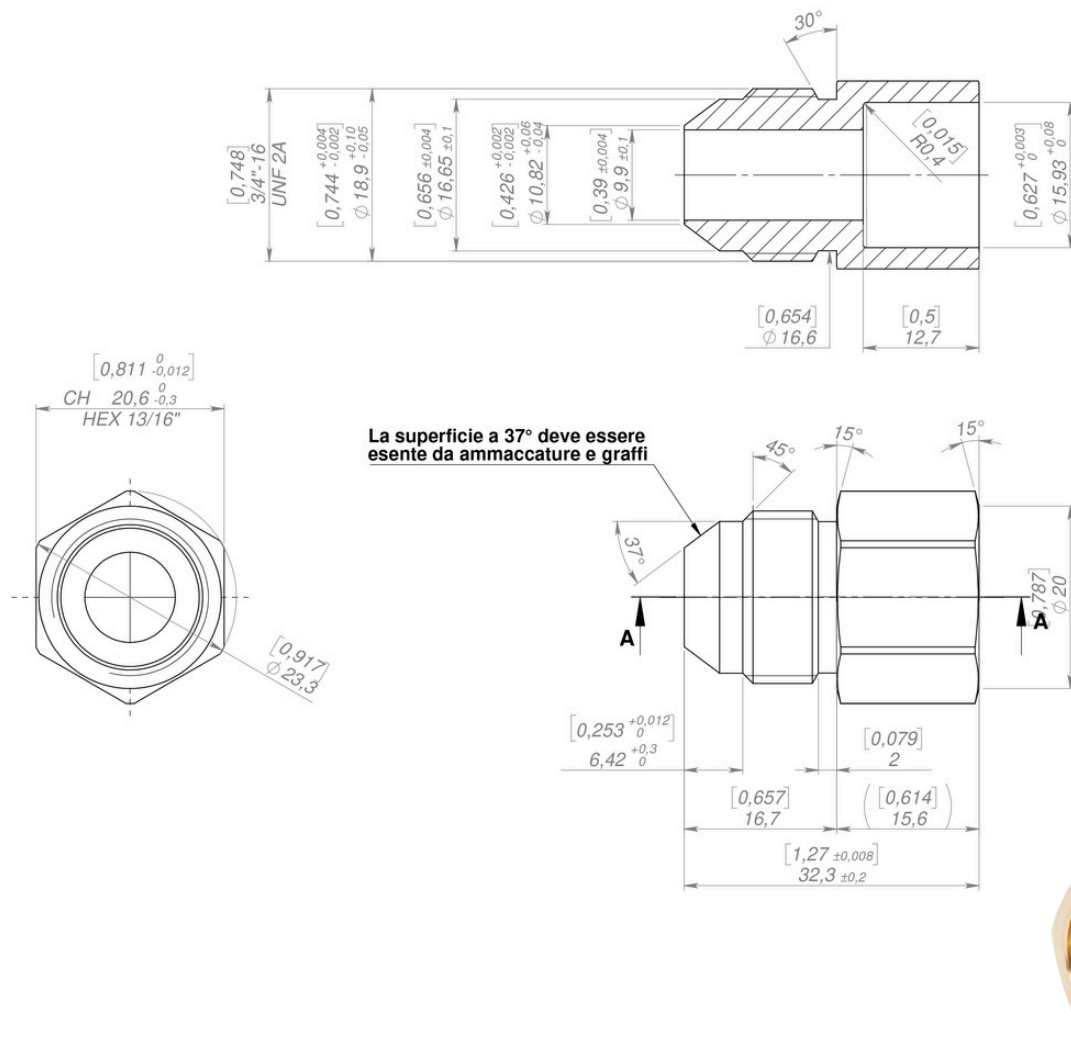

14104 SERIES - MALE JIC X SWEAT ADAPTER

MADE IN ITALY

SPECIFICATION

FREE CUTTING BRASS BODY

SIZES: 1/2" - 3/4"

CONNECTION: MALE JIC X SWEAT

COMPONENTS

N°	DESCRIPTION	MATERIAL
1	FITTING	CW614N

DIMENSIONS

INCHES

CODE

SIZE

14104-005

1/2"

14104-007

3/4"