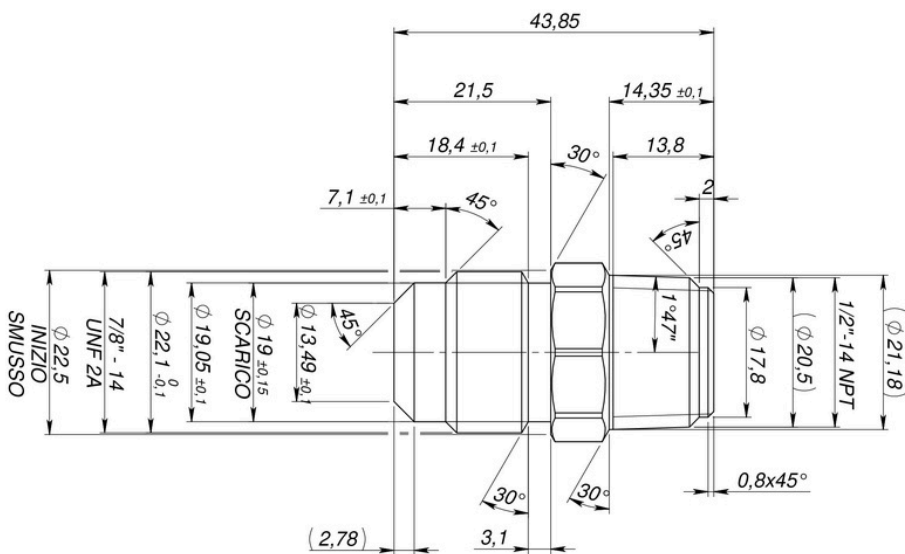

14106 SERIES- ADJ SWEAT TO FLARE 5/8" BRASS FIT

MADE IN ITALY

SPECIFICATION

SANDBLASTED FREE CUTTING BRASS BODY
SIZES: 5/8"
CONNECTION: FLARE X MALE

COMPONENTS

N°	DESCRIPTION	MATERIAL
1	FITTING	CW614N

DIMENSIONS

INCHES

CODE	SIZE
14106-580	5/8"