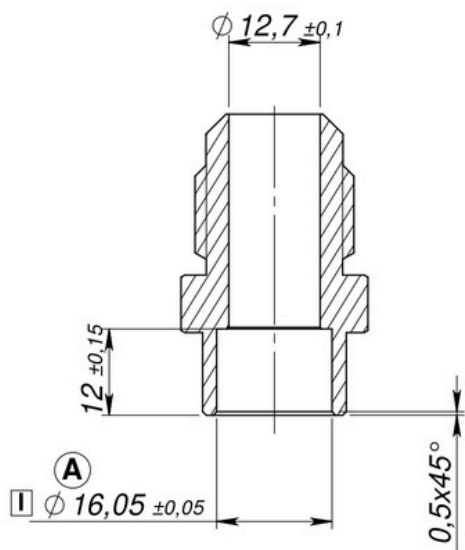

14106 SERIES- ADJ SWEAT TO FLARE 5/8" BRASS FIT

MADE IN ITALY

SPECIFICATION

SANDBLASTED FREE CUTTING BRASS BODY
SIZES: 5/8"
CONNECTION: FLARE X MALE

COMPONENTS

N°	DESCRIPTION	MATERIAL
1	FITTING	CW614N

DIMENSIONS

INCHES

CODE	SIZE
14106-580	5/8"