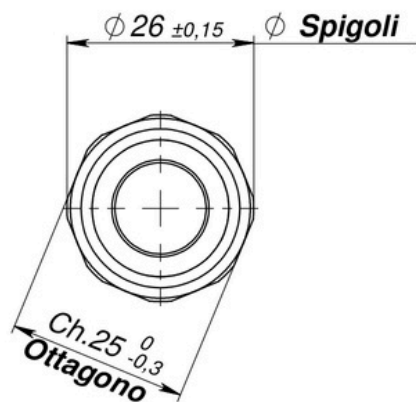

14106 SERIES- ADJ SWEAT TO FLARE 5/8" BRASS FIT

MADE IN ITALY

SPECIFICATION

SANDBLASTED FREE CUTTING BRASS BODY
SIZES: 5/8"
CONNECTION: FLARE X MALE

COMPONENTS

N°	DESCRIPTION	MATERIAL
1	FITTING	CW614N

DIMENSIONS

INCHES

CODE	SIZE
14106-580	5/8"